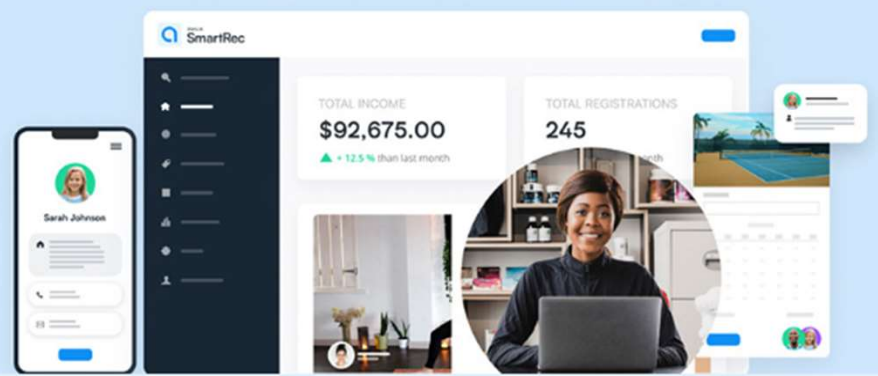

Accessing your Amilia Account

Using the Amilia system

AMILIA
SmartRec

First, go to amilia.com/login.

Login to your Amilia account

For Participants

For people looking to register to activities, classes or programs at their favorite local organization.

User Login

Then, click on "User Login" under For Participants.

For Admins

For people looking to register to activities, classes or programs at their favorite local organization.

Admin Login

Here you will want to put in the email and password linked to your account, then click **Log in**.